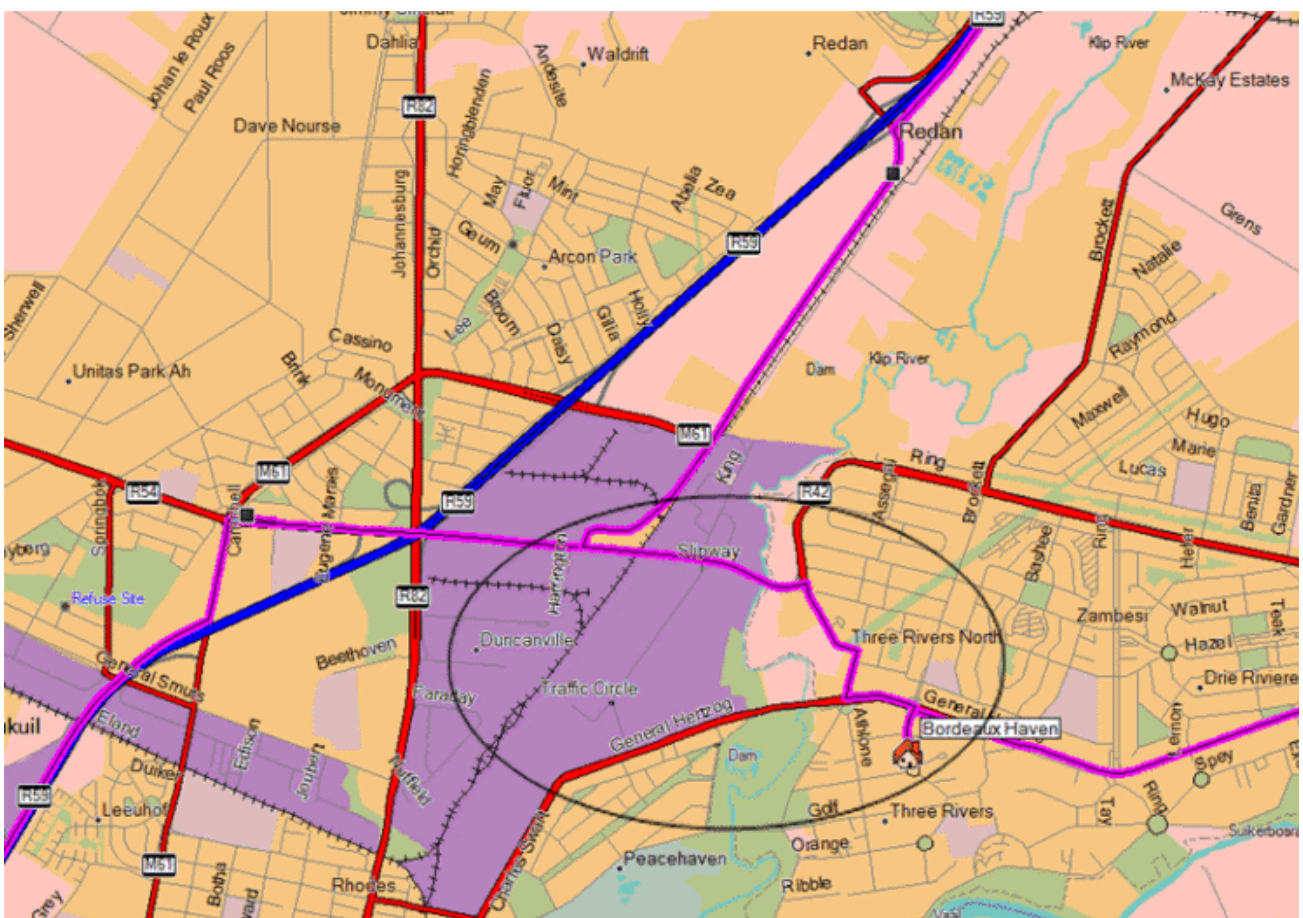

GPS Location (WGS84 Lat/Lon hddd° mm' ss.s"): S26° 39' 37.7" E027° 57' 56.0"

## From Johannesburg on N12

From the N12 at Alberton, take R59 to Vereeniging. Drive for 44km then take the M61/R54/R42 (Redan/Villiers) off-ramp and turn left on top of the bridge towards Villiers. Follow the R54/R42 for 3.4km through turns to the T-Junction. Turn left into Houtkop Rd (Villiers R54/R42) and continue for 1.4 km to the T-junction. Turn right into Klipriver West Rd and continue for 540m till T-junction. Turn right into Assegai Rd and continue till next robot. Turn left into General Hertzog Road and continue till next robot. Turn right at the Fruit & Veg Market into Orwell Avenue and continue for 270m, 11 Orwell Avenue on the right. (S26° 39.638' : E27° 57.922')

## From Bloemfontein on N1 North

From the N1 at the Parys turn-off, take the R59 to Sasolburg. Follow R59 in east direction towards Sasolburg for 42km. Take turnoff R54 / R42 to Villiers. At robot, turn right into Houtkop Rd (Villiers R54/R42) and continue for 2.7 km until T-junction. Turn right into Klipriver West Rd and continue for 540m till T-junction. Turn right into Assegai Rd and continue till next robot. Turn left into General Hertzog Road and continue till next robot. Turn right at the Fruit & Veg Market into Orwell Avenue and continue for 270m, 11 Orwell Avenue on the right. (S26° 39.638' : E27° 57.922')

## From Durban on N3 North

From the N3 after passing Villiers, take the R54 turnoff and continue with the R54 in a north west direction towards Vereeniging for 72 km. Turn left before the Total Garage, 30 m before T - Junction into General Hertzog Rd and continue for 3.9 km. Turn left into Orwell Avenue at the Fruit & Veg Market and continue for 270m, 11 Orwell Avenue on the right. (S26° 39.638' : E27° 57.922')